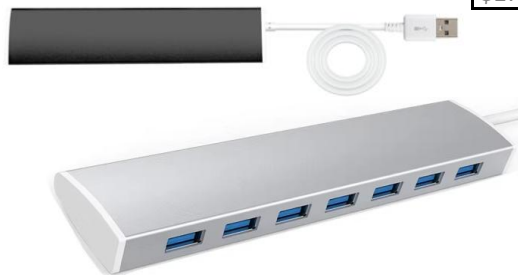

7-Port Hub # HUB11

100	250	500	1000	2500	SPECS
$27.20	$26.38	$24.55	$24.00	$23.38	

Increase your connectivity with this 7-port USB 3.0 hub with AC adapter. With lightning-fast 5 Gbps transfer speeds, it ensures rapid data access. With LED indicator and AC adapter.

- Cable is 60cm (23.62")
- 7 Super speed 5Gbps ports
- With LED light
- With fuse protection
- With DC 5V power adapter

Size: 120 x 35.31 x 13.21 mm (4.72" x 1.39" x 0.52")
Logo laser/1c: 100.01 x 18.80 mm (3.94" x 0.74")
Gold, silver, black