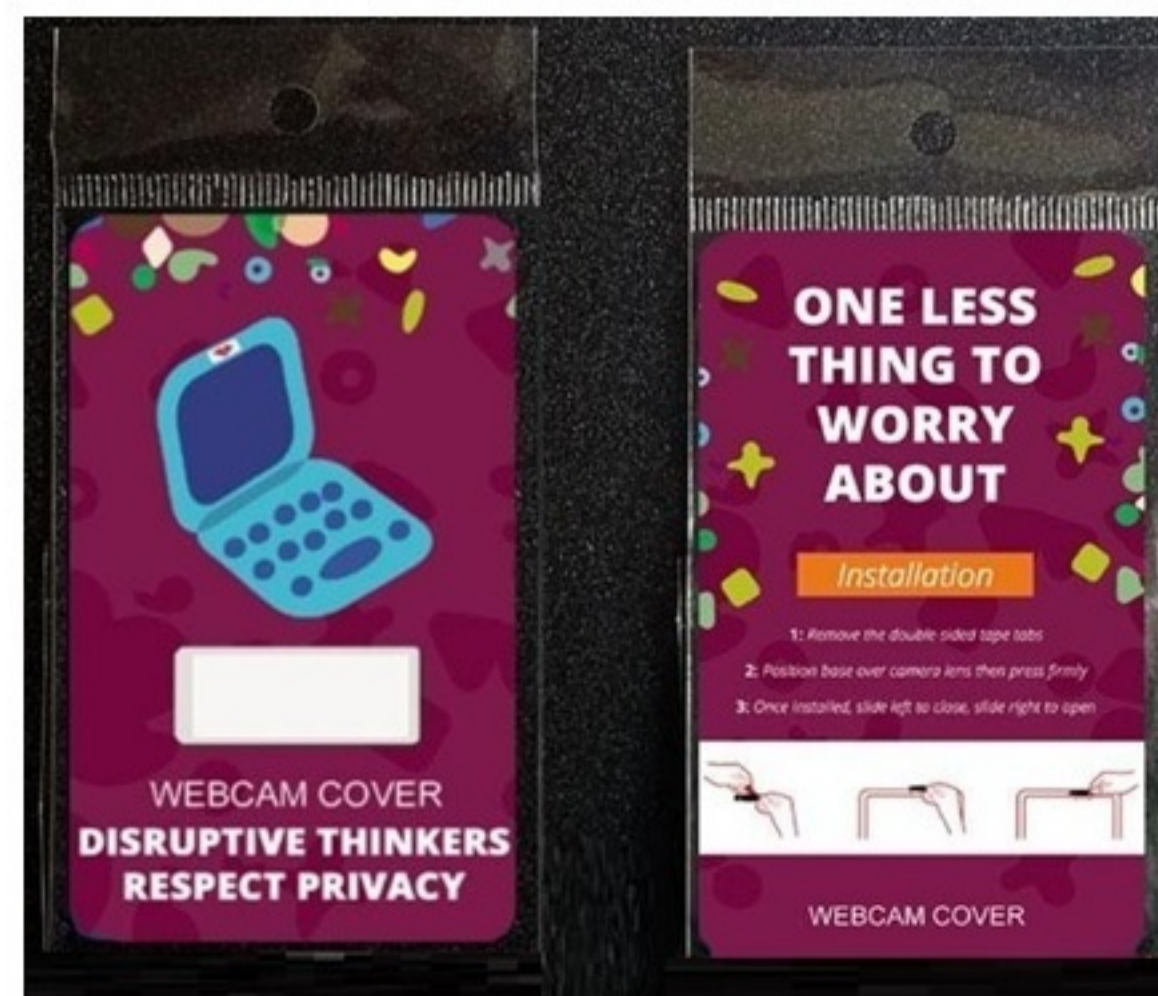

No setups, no run charges, no non-sense!